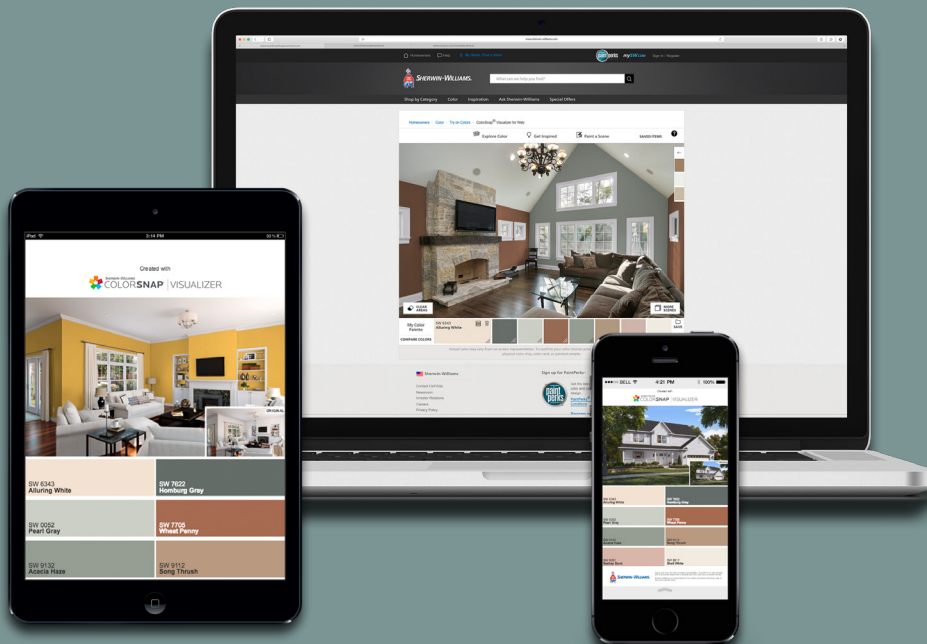

www.sherwin-williams.com

SW 9018
Honey Bees

SW 6116
Tatami Tan

2018 Color of the Year

SW 6496
Oceanside

SW 9178
In the Navy

SW 2735
Rockweed

SW 6866
Heartthrob

SW 7578
Borscht

SW 9180
Aged White

SW 6531
Indigo

SW 7538
Tamarind

SW 7608
Adrift

SW 6840
Exuberant Pink

ColorSnap® Visualizer

ColorSnap® Visualizer lets you explore over 1,500 Sherwin-Williams paint colors. Get color inspiration, match colors from photos, create palettes and save or share them. Simply upload a photo of your own or choose one of ours and virtually paint your walls. Find the perfect color anywhere, anytime with ColorSnap®.

Due to the printing process, actual colors may vary from those shown in this brochure. Please test paint colors with Color to Go® samples prior to making a final decision.

www.sherwin-williams.com
1-800-4-SHERWIN
© Copyright 2018 The Sherwin Williams Co
658-7588